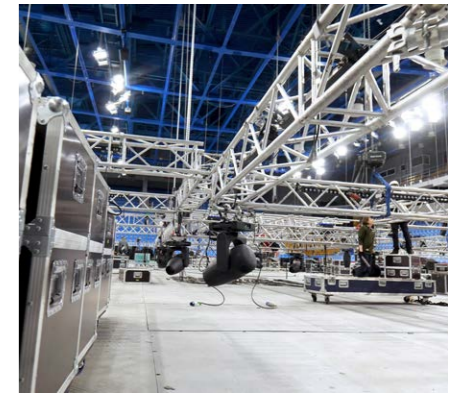

Bring your event to the stage