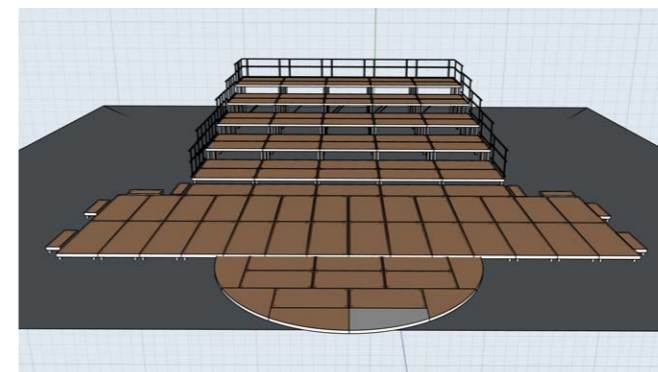

Round Stage

A round (or circular) stage can create a real wow factor as it looks great from any angle. Our round stage is one of only a few available for hire in the UK and because it is compatible with our modular staging system, it has multiple configurations and uses.

We also offer curved steps for safe access and carpet or vinyl can be added for an extra finish.

Available in 2, 4 or 6m diameter circle or as a semi-circle, oval or curved corner when paired with modular staging.

Available in multiple heights and even in circular tiers.

Can be used as a 45-degree curve front stage for a corner set-up.

This customised stage is good for a product showcase, events and fairs, choirs and bands, catwalks, raised bar (with the centre removed) and other events where a circular stage will give added wow factor.

The flexibility of the round and rectangular boards mean we can add round elements to endless arrangements of staging.