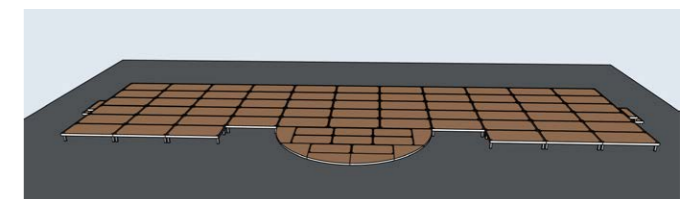

The flexibility of the round and rectangular boards mean we can add round elements to endless arrangements of staging.