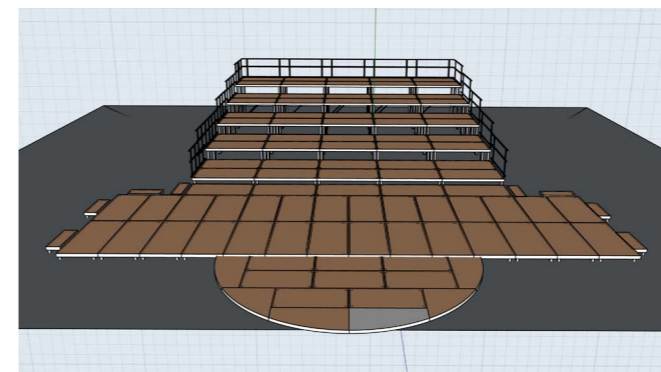

Round Stage

A round (or circular) stage can create a real wow factor as it looks great from any angle. Our round stage is one of only a few available for hire in the UK and because it is compatible with our modular staging system, it has multiple configurations and uses.

We also offer curved steps for safe access and carpet or vinyl can be added for an extra finish.

Available in 2, 4 or 6m diameter circle or as a semi-circle, oval or curved corner when paired with modular staging.

Available in multiple heights and even in circular tiers.

Can be used as a 45-degree curve front stage for a corner set-up.

This customised stage is good for a product showcase, events and fairs, choirs and bands, catwalks, raised bar (with the centre removed) and other events where a circular stage will give added wow factor.

The flexibility of the round and rectangular boards mean we can add round elements to endless arrangements of staging.