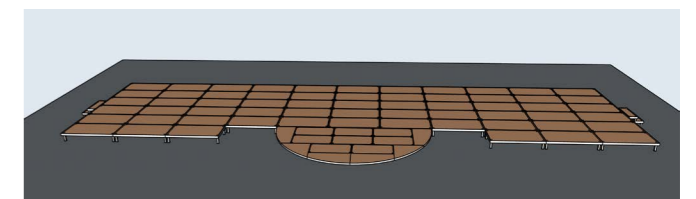

The flexibility of the round and rectangular boards mean we can add round elements to endless arrangements of staging.